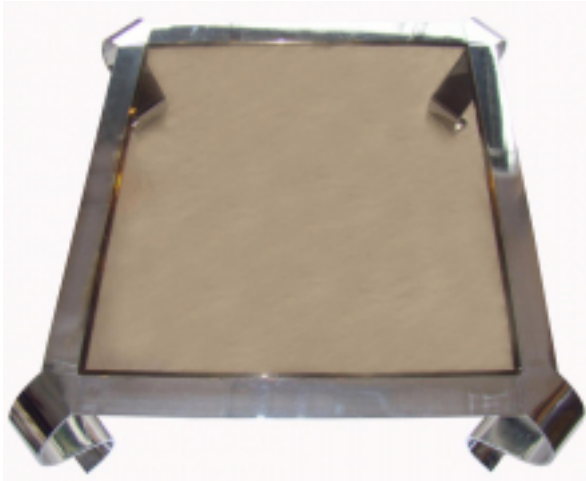

Breuton Coffee Table With Chrome And Glass

Reference:

MPD-001200

Description

Sleek with sinuous legs, this chrome and smoked glass coffee table is by the Breuton Furniture Company.

Main Image:

DetailsPeriod: MID-CENTURY MODERN
Category: FURNITURE

Condition: very nice vintage

- Height: 15.75

- Lenght : 47

- Width: 47

Dealer: Art and Antiques

8650 Biscayne Blvd # 11
Miami, FL 33138
305-528-7007

More InfoDesigner: Breuton
Material/tecniques: chrome and smoked glass