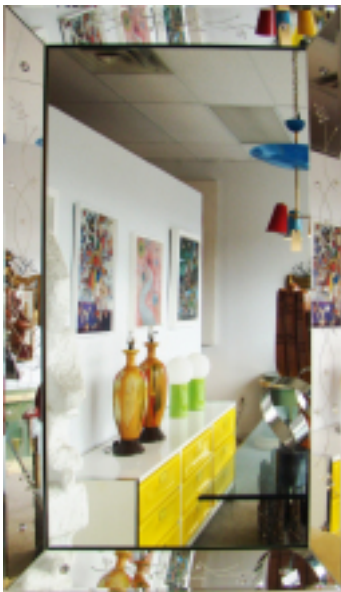

## 1940's Italian Mid Century Modern Beveled & Wheel Cut Mirror

#### Description

This is an elegant 1940's mirror surrounded by mirrored panels decorated with beveled edges and copper wheel cut designs. The mirror is Italian and in very nice condition. The measurements are 58 inches in height by 36.25 across.

Main Image:

DetailsPeriod: MID-CENTURY MODERN  
Category: FURNITURE

Condition: very nice vintage

- Height: 58

- Width: 36.25

Dealer: Art and Antiques

8650 Biscayne Blvd # 11  
Miami, FL 33138  
305-528-7007

More InfoCountry of Origin: Italy  
Material/techniques: beveled and copper wheel cut mirror

Art And Antiques

- [Blogs](#)
- [Shows](#)
- [News](#)
- [Shipping](#)