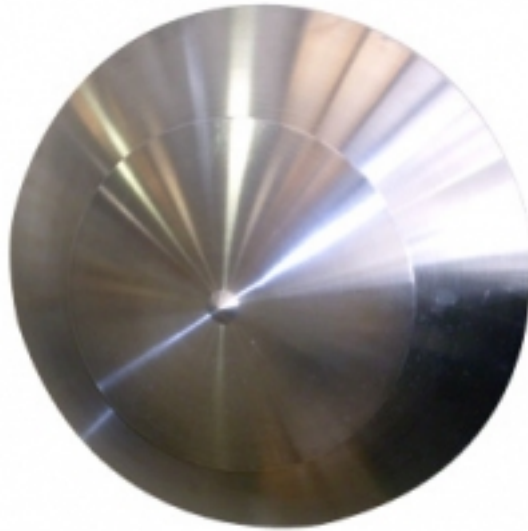

Two Aluminum Ceiling Lights

Reference:

MPD-000306

Description

Two double tier spun aluminum ceiling lights.

Main Image:

DetailsPeriod: ART DECO

Category: LIGHTING

Condition: Good

- Height: 10
Diameter: 26

Dealer: The Art Deco Mind

(386) 295-4610

More InfoMaterial/techniques: Spun aluminum

The Art Deco Mind