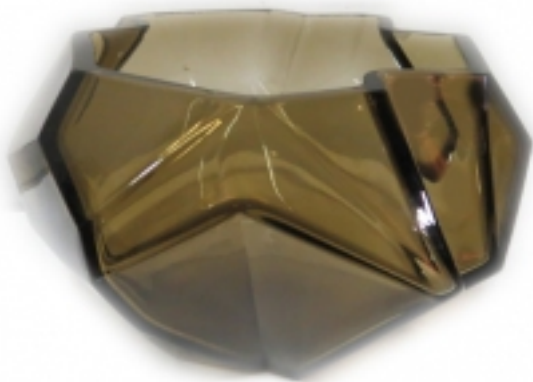

Reuben Haley Ruba Rombic Art Deco Bowl

Reference:

MPD-000436

Description

One American Art Deco bowl in green glass designed in 1927 by Reuben Haley for the Consolidated Glass Company of Corapolis, PA. His Ruba Rombic line was introduced in 1928 and retired in 1933. It has been estimated that only 1500 pieces of Ruba Rombic have survived. This piece is 4 ¾" high x 9" at its widest point.

Main Image:

DetailsPeriod: ART DECO

Category: DECORATIVE OBJECTS

Condition: Good

- Height: 4.75

Diameter: 9

Dealer: The Art Deco Mind

(386) 295-4610

More InfoDesigner: Reuben Haley

Country of Origin: United States

Material/techniques: Greenish Brown Glass

The Art Deco Mind

- [Blogs](#)
- [Shows](#)
- [News](#)
- [Shipping](#)
- [FAQ](#)
- [SiteMap](#)
- [About Us](#)
- [Terms](#)
- [Login](#)