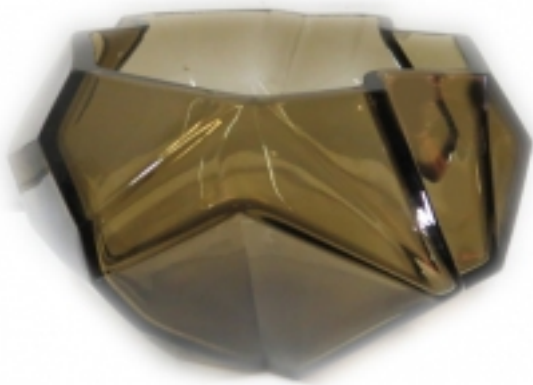

Reuben Haley Ruba Rombic Art Deco Bowl

Reference:

MPD-000436

Description

One American Art Deco bowl in green glass designed in 1927 by Reuben Haley for the Consolidated Glass Company of Corapolis, PA. His Ruba Rombic line was introduced in 1928 and retired in 1933. It has been estimated that only 1500 pieces of Ruba Rombic have survived. This piece is 4 ¾" high x 9" at its widest point.

Main Image:

DetailsPeriod: ART DECO

Category: DECORATIVE OBJECTS

Condition: Good

- Height: 4.75

Diameter: 9

Dealer: The Art Deco Mind

(386) 295-4610

More InfoDesigner: Reuben Haley

Country of Origin: United States

Material/techniques: Greenish Brown Glass

The Art Deco Mind

Recently Viewed

- [Jack of Clubs Playing Cards Suite by Salvador Dali](#)

- [Blogs](#)
- [Shows](#)
- [News](#)
- [Shipping](#)
- [FAQ](#)
- [SiteMap](#)
- [About Us](#)
- [Terms](#)
- [Login](#)