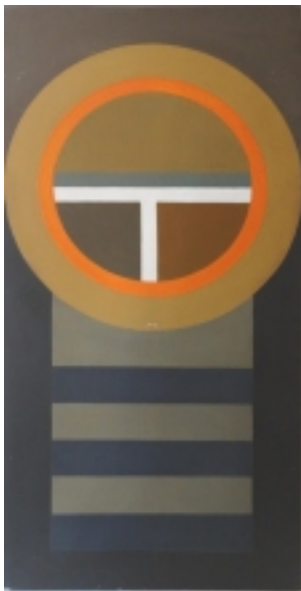

Larue Storm Hard Edge Painting

Reference:

MPD-001732

Description

Bold and graphic hard-edge abstract acrylic on board. Can be hung both horizontally and vertically. Artist's name "Larue Storm" and title on verso. Unframed.

Price:

\$950.00

Main Image:

DetailsPeriod: MID-CENTURY MODERN
Category: Sculptures

Condition: light wear to paint

- Height: 48
- Width: 25.6
- Depth: 1.75

Dealer: Worth Galleries

8650 BISCAYNE BLVD, Suite #13 Miami, Florida 33138 Phone: 305-285-1330

More InfoDesigner: Larue Storm
Country of Origin: United States
Material/tecniques: oil on board

WORTH GALLERIES

Worth Galleries

```
(adsbygoogle = window.adsbygoogle || []).push({});
```