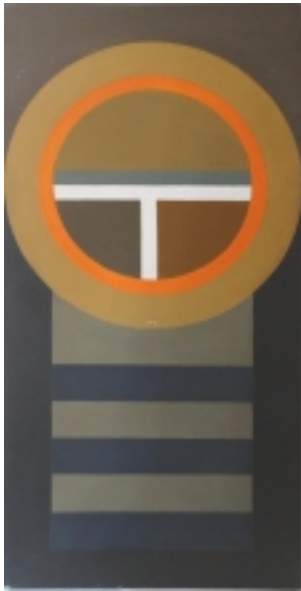

Larue Storm Hard Edge Painting

Reference:

MPD-001732

Description

Bold and graphic hard-edge abstract acrylic on board. Can be hung both horizontally and vertically. Artist's name "Larue Storm" and title on verso. Unframed.

Price:

\$950.00

Main Image:

DetailsPeriod: MID-CENTURY MODERN

Category: Sculptures

Condition: light wear to paint

- Height: 48

- Width: 25.6

- Depth: 1.75

Dealer: Worth Galleries

8650 BISCAYNE BLVD, Suite #13 Miami, Florida 33138 Phone: 305-285-1330

More InfoDesigner: Larue Storm

Country of Origin: United States

Material/techniques: oil on board