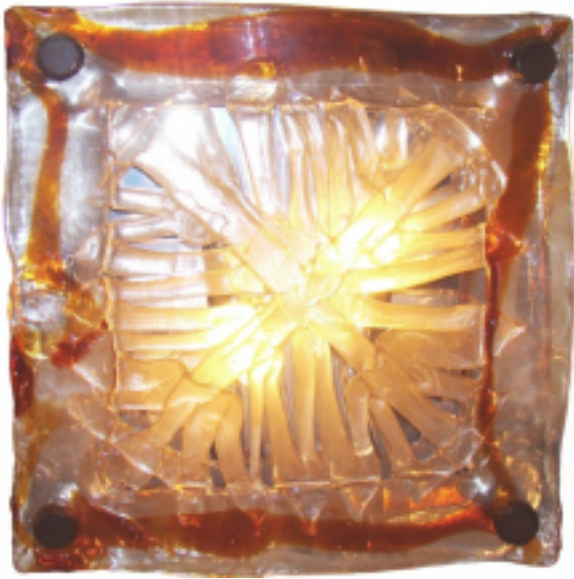

Mid Century Modern Venini Fused Art Glass Light Fixture SOLD

Reference:

MPD-000829

Description

This is an interesting Venini flush mount ceiling light fixture. The art glass panel is created by fusing and bending hand blown glass with interesting patterns. This fixture is perfect for low ceiling restrictions. The fixture measures 12 inches by 12 inches and drops 5 inches. SOLD

Main Image:

DetailsPeriod: MID-CENTURY MODERN

Category: Ceiling Lights

Condition: excellent

- Length : 12

- Width: 12

- Depth: 5

Dealer: Worth Galleries