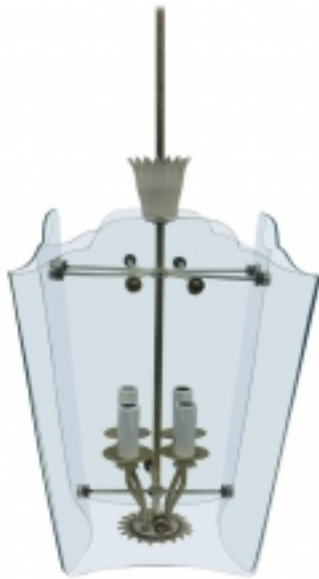

Pietro Chiesa for Fontana Arte Lantern Pendant, circa 1935

Reference:

MPD-007303

Description

Amazing four-light pendant by Pietro Chiesa for Fontana Arte, curved glass, fully restored electrical parts, just little chip showed in photo, rare hanging light fixture featuring four concave sheets of crystal that are graduated in width from top to bottom with scrolling tops. This is a prime example of the high quality, early work produced by Fontana Arte during their first years.

It works with both 110 and 220 Volt.

Main Image:

DetailsPeriod: MID-CENTURY MODERN

Category: LIGHTING

Condition: good

- Height: 43,3

- Width: 12,2

- Depth: 12,2