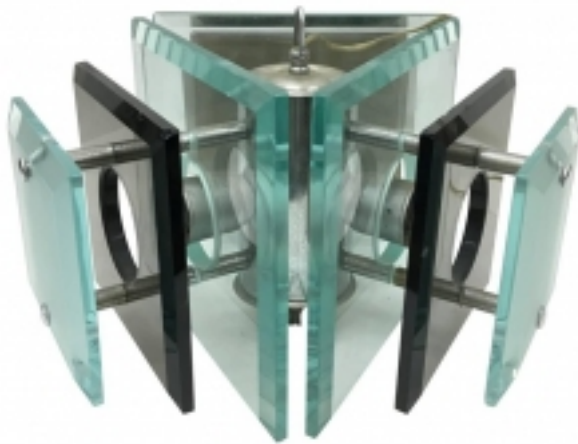

## Fontana Arte 1970s Steel and Glass Pendant

#### Description

This is a Space Age three lights chandelier in chrome, steel and heavy glass, made by Fontana Arte. There is only one chip in the upper part of a smoked glass as shown in a photo. It works with both 110 and 220 Volt.

#### Main Image:

DetailsPeriod: MID-CENTURY MODERN  
Category: Chandeliers

Condition: good

- Height: 9,8  
Diameter: 13,4

Dealer: Sound of Vintage Italy

via rosso di san secondo 2 aci castello Italy

Phone +393356396419