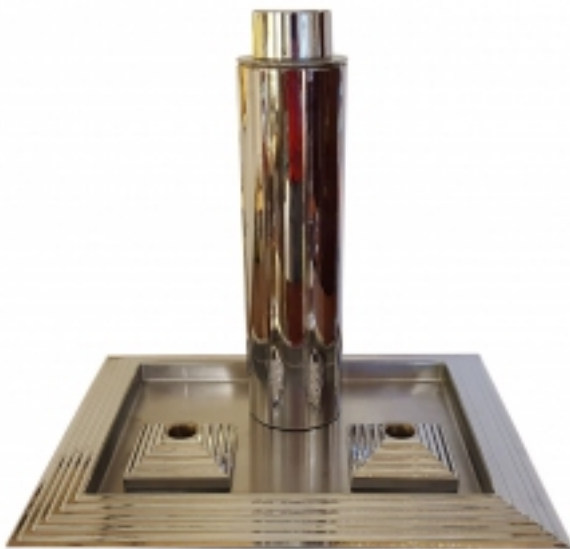

MANHATTAN Cocktail Shaker, Tray & Ultra-Rare Candlesticks

Reference:

MPD-007239

Description

"Manhattan" cocktail set comprised of cocktail shaker, matching cocktail tray and ultra-rare matching Manhattan candlesticks, circa 1935.

This is the Holy Grail of collectible cocktail shakers to the cocktail shaker connoisseur, representing one of the most iconic of all Art Deco cocktail shakers of the era.

Designed by the great American designer Norman Bel Geddes. The design was specifically a tribute to and reflected the towering skyscrapers of New York City that were rising from the ground during the Art Deco boom years for the City ... think Chrysler Building, Empire State Building, Rockefeller Center, Chanin Building, etc.

The shaker, tray and candlesticks are all in excellent to very good original condition. The shaker interior is clean as a whistle and appears to have either not been used or used very lightly - see photo of shaker, strainer and lid interiors.

Price:

\$3,500.00

Main Image:

DetailsPeriod: ART DECO

Category: MISCELLANEOUS

Condition: Excellent to very good original

- Height: 13

Diameter: 3 1/4