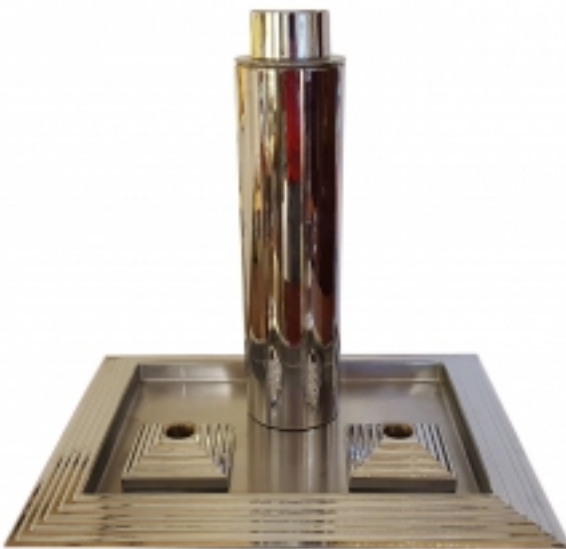

MANHATTAN Cocktail Shaker, Tray & Ultra-Rare Candlesticks

Reference:

MPD-007239

Description

"Manhattan" cocktail set comprised of cocktail shaker, matching cocktail tray and ultra-rare matching Manhattan candlesticks, circa 1935.

This is the Holy Grail of collectible cocktail shakers to the cocktail shaker connoisseur, representing one of the most iconic of all Art Deco cocktail shakers of the era.

Designed by the great American designer Norman Bel Geddes. The design was specifically a tribute to and reflected the towering skyscrapers of New York City that were rising from the ground during the Art Deco boom years for the City ... think Chrysler Building, Empire State Building, Rockefeller Center, Chanin Building, etc.

The shaker, tray and candlesticks are all in excellent to very good original condition. The shaker interior is clean as a whistle and appears to have either not been used or used very lightly - see photo of shaker, strainer and lid interiors.

Price:

\$3,500.00

Main Image:

DetailsPeriod: ART DECO

Category: MISCELLANEOUS

Condition: Excellent to very good original

- Height: 13

Diameter: 3 1/4