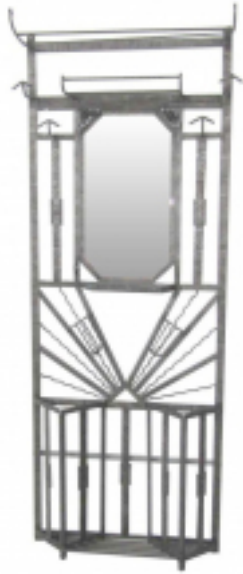

## French Art Deco Wrought Iron Hall Tree

### Reference:

MPD-000564

#### Description

A French art deco hand wrought iron hall tree from the 1930's. The hall tree has decorative scrollwork in a sunburst pattern, with a beveled mirror and green marble shelf. It has a shelf for hats, hooks for coats, receptors for umbrellas and canes ... even two holders for gloves. The hall tree is 74" high and 28" wide.

Main Image:

DetailsPeriod: ART DECO

Category: Hall Trees

Condition: Excellent

Dealer Ref: FF274

- Height: 74

- Width: 28

Dealer: Modernism Gallery