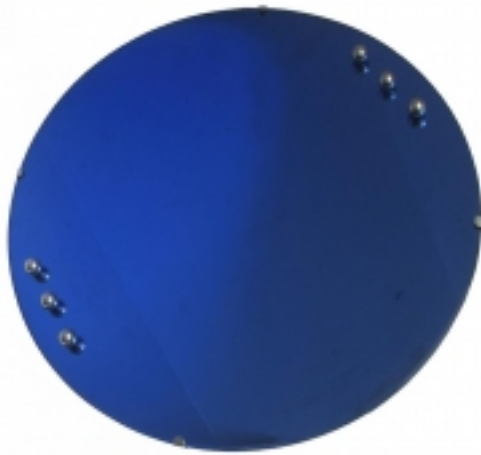

American Art Deco Cobalt Blue Mirror with Six Chrome Balls

Reference:

MPD-000381

Description

This striking American art deco cobalt blue mirror is from the 1930's. It is in a style made popular by Donald Deskey (1900 - 1989) in the 30's, although there is no record of Deskey making a cobalt mirror. The mirror has six 1" chrome balls arranged asymmetrically and chrome clips holding the mirror to the back. The mirror is 27 1/2" in diameter and is in excellent condition

Main Image:

DetailsPeriod: ART DECO
Category: Wall Mirrors

Condition: Excellent

Dealer Ref: MI013
Diameter: 27 1/2

Dealer: Modernism Gallery

More InfoCountry of Origin: United States
Material/techniques: Cobalt Blue Mirroring