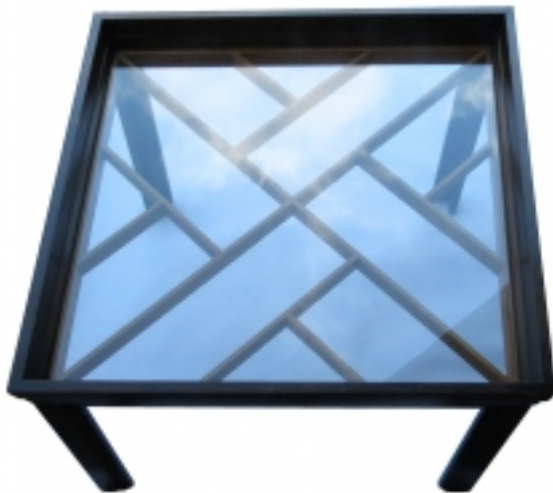

American Art Deco Paul Frankl Large Coffee Table

Reference:

MPD-005238

Description

This coffee table is from a home in California that had been designed by Paul Frankl. Ebonized wood frame around geometric trellis topped by 1/2" glass top. It is in its original "as found" condition but can be refinished at customer request.

Price:

\$1,500.00

Main Image:

DetailsPeriod: ART DECO

Category: FURNITURE

Condition: Original Condition

- Height: 16

- Length : 37