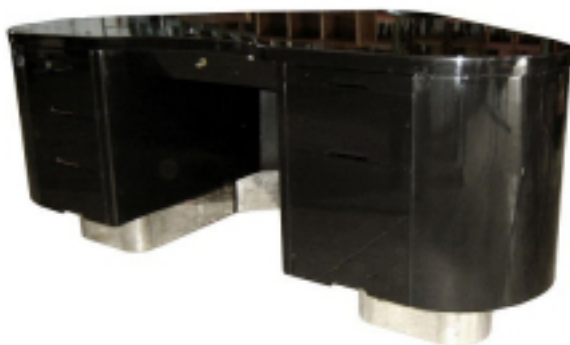

American Art Deco Fletcher Aviation Desk Black Lacquer

Reference:

MPD-000153

Description

This large and unusual American art deco desk was designed by Frank Fletcher and manufactured by Fletcher Aviation in Pasadena, California. A Design Patent "140,501" was issued to Fletcher in 1945. The desk, which has been refinished in high gloss black lacquer floats on a nickel steel base. The triangular desk has rounded corners, seven drawers with inset pulls and has the brass placque "Fletcher Aviation - Putting Wings on the World" inside the middle drawer. The desk is 72" wide x 48" deep and 30" high .

Main Image:

DetailsPeriod: ART DECO

Category: Desks

Condition: Excellent

Dealer Ref: AF158

- Height: 30

- Length : 48

- Width: 72