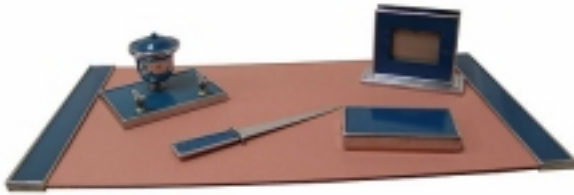

American Art Deco SilverCrest Desk Set

Reference:

MPD-000396

Description

This American art deco five piece desk set from the 1930's is by SilverCrest and is in a smart combination of nickel and blue enamel. The set consists of a writing pad, perpetual calendar holder/letter holder, hinged ink well with its original glass insert and pen holder, hand blotter and letter opener. The writing pad measures 11" x 21".

Main Image:

DetailsPeriod: ART DECO

Category: MISCELLANEOUS

Condition: Excellent

Dealer Ref: A098

- Length : 11

- Width: 21

Dealer: Modernism Gallery