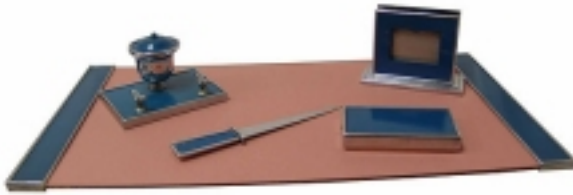

## American Art Deco SilverCrest Desk Set

#### Description

This American art deco five piece desk set from the 1930's is by SilverCrest and is in a smart combination of nickel and blue enamel. The set consists of a writing pad, perpetual calendar holder/letter holder, hinged ink well with its original glass insert and pen holder, hand blotter and letter opener. The writing pad measures 11" x 21".

Main Image:

DetailsPeriod: ART DECO

Category: MISCELLANEOUS

Condition: Excellent

Dealer Ref: A098

- Length : 11

- Width: 21

Dealer: Modernism Gallery