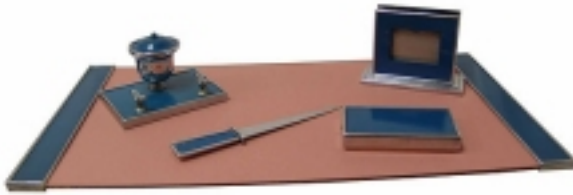

American Art Deco SilverCrest Desk Set

Reference:

MPD-000396

Description

This American art deco five piece desk set from the 1930's is by SilverCrest and is in a smart combination of nickel and blue enamel. The set consists of a writing pad, perpetual calendar holder/letter holder, hinged ink well with its original glass insert and pen holder, hand blotter and letter opener. The writing pad measures 11" x 21".

Main Image:

DetailsPeriod: ART DECO

Category: MISCELLANEOUS

Condition: Excellent

Dealer Ref: A098

- Length : 11

- Width: 21

Dealer: Modernism Gallery