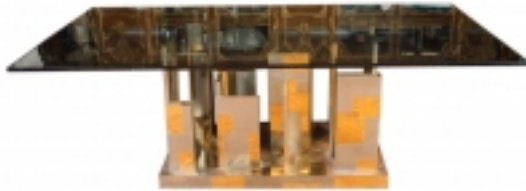

Large Midcentury Paul Evans Cityscape Brass Patchwork Table

Reference:

MPD-005051

Description

A Large Mid Century Paul Evans Cityscape Brass Patchwork Table

Having a large 3/4" thick glass top measuring 84" long x 42" wide.
The city scape measures 29" high x 44" wide x 24" Deep

Underneath the table are wheels used to easily position the table.

There is corrosion to about 6 panels the base of the table along with a few other panels.
Otherwise, the table is in good, sturdy condition.

Price:

\$11,000.00

Main Image:

DetailsPeriod: MID-CENTURY MODERN

Category: Dining Tables

Condition: Good

- Height: 31

- Width: 84