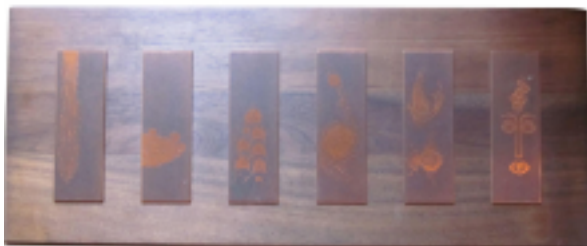

Mcm Engraved Copper Plaque Mounted On Wood - Art

Reference:

MPD-005776

Description

This is a funky MCM set of copper art engravings mounted on a wooden plaque. There are several different engravings, one appears to be water or fireworks another looks like a fish and a stylistic bird, some look like celestial bodies, or galaxy, and another is clearly a woman's face. All of this is open to interpretation. Condition is very good, on the back there are grooves in the wood for easy hanging. Measurements are: 24 inches long x 10 inches high x 1 inch deep

Price:

\$225.00

Main Image:

DetailsPeriod: MID-CENTURY MODERN

Category: ART

Condition: Excellent

Dealer: Lazy Dog Antiques

1903 W. Belmont Avenue