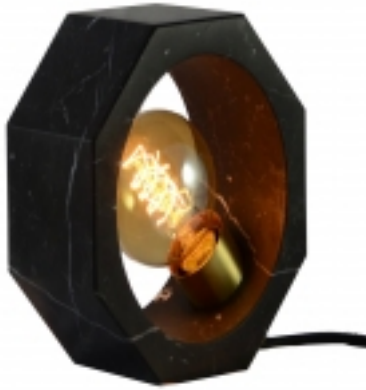

1 of a Kind

1 Of a Kind

- [Blogs](#)
- [Shows](#)
- [News](#)
- [Shipping](#)
- [FAQ](#)
- [SiteMap](#)
- [About Us](#)
- [Terms](#)
- [Login](#)