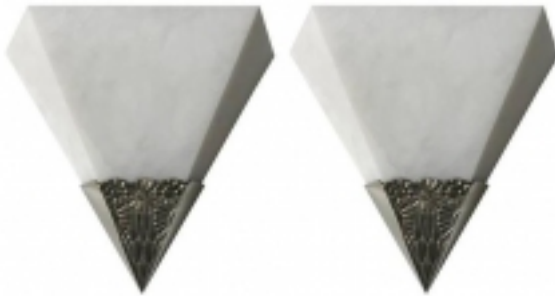

Pair of Alabaster French Art Deco Sconces

Reference:

MPD-006222

Description

Stunning pair of French Art Deco Alabaster sconces. Having Alabaster mounted in polished silvered bronze frames decorated with geometric motifs. Very beautiful deco details, re plating upon request.

Price:

\$4,800.00

Main Image:

DetailsPeriod: ART DECO

Category: LIGHTING

Condition: Excellent

- Height: 13

- Width: 14