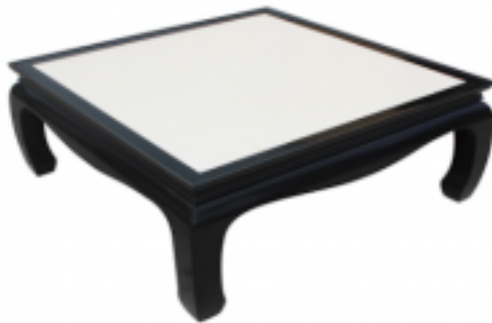

## French Art Deco Black Lacquered Parchment Coffee Table

### Reference:

MPD-004348

Description

FRENCH ART DECO

BLACK LACQUERED

PARCHMENT COFFEE TABLE

HEIGHT:16 INCHES

WIDTH: 42 INCHES SQUARE

Main Image:

DetailsPeriod: ART DECO

Category: FURNITURE

- Height: 16

- Length : 42

- Width: 42

Dealer: 1 Of A Kind

2011 85th st North Bergen NJ 07047  
OFFICE 201-861-0033 MOBILE 201-747-3667