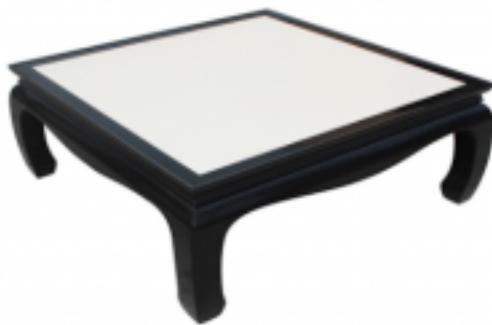

French Art Deco Black Lacquered Parchment Coffee Table

Reference:

MPD-004348

Description

FRENCH ART DECO

BLACK LACQUERED

PARCHMENT COFFEE TABLE

HEIGHT:16 INCHES

WIDTH: 42 INCHES SQUARE

Main Image:

DetailsPeriod: ART DECO

Category: FURNITURE

- Height: 16

- Length : 42

- Width: 42

Dealer: 1 Of A Kind