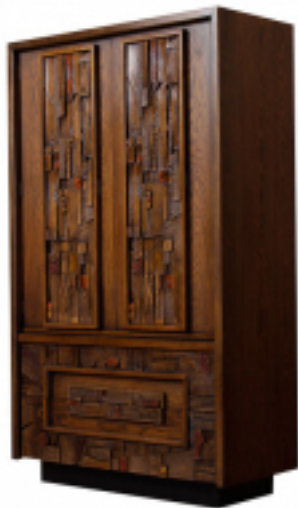

Restored Mid Century Lane Brutalist Gentleman's Chest

Reference:

MPD-004139

Description

Mid century Brutalist dresser inspired by the work of American designer Paul Evans. Produced by Lane. Intricately laid, highly textured pattern adorns the front facade. The rough hewn forms exemplify the Brutalist aesthetic. Bold, monumental form is sure to make a statement in your space. A powerhouse of storage capacity with cabinet space and two drawers up top, and two large drawers at bottom. No remarkable flaws.

Price:

\$2,200.00

Main Image:

DetailsPeriod: MID-CENTURY MODERN

Category: FURNITURE

Condition: Excellent

Dealer Ref: 9419

- Height: 66.5

- Width: 39.75

- Depth: 18

Dealer: Furnish Me Vintage

Furnish Me Vintage
4639 Shallowford Rd.
Chattanooga, TN 37411
Phone: 423.521.6170

More InfoMaterial/tecniques: oak

Furnish MeVintage

Furnish Me Vintage