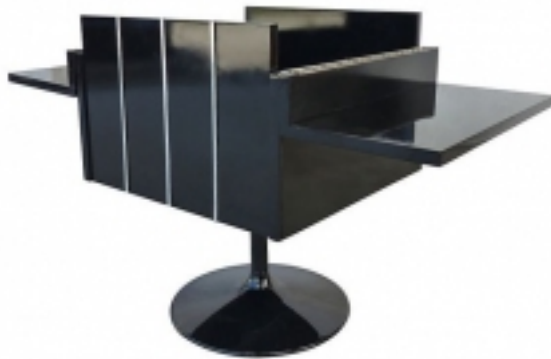

Lane Mid-century Modern Lacquered Folding Cube Cabinet Bar

Reference:

MPD-002792

Description

Newly relacquered Lane cube cabinet swivels on a metal base. Top opens to reveal an interior shelf. Totally refurbished and in excellent condition. Retains original Lane label on underside.

- 21" L x 21" W x 27.5" H

Price:

\$1,225.00

Main Image:

DetailsPeriod: MID-CENTURY MODERN

Category: Other

Condition: restored and relacquered

- Height: 27.5

- Length : 21

- Width: 21

More InfoDesigner: Lane

Country of Origin: United States

Material/techniques: wood/metal

ICONIC DESIGN

Iconic Design Gallery