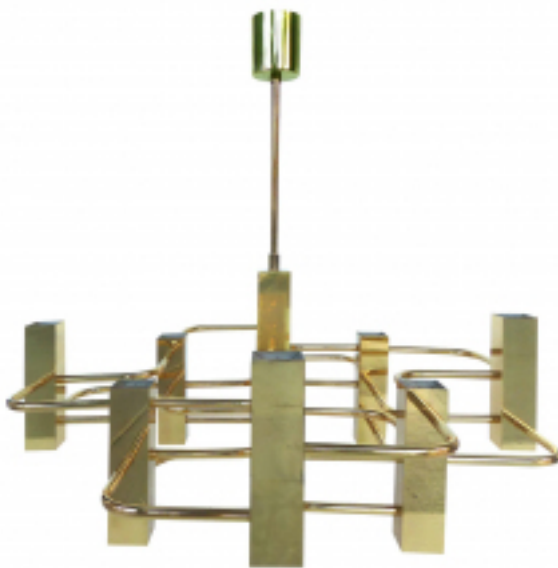

## Gaetano Sciolari Brass Mid-century Modern Chandelier

### Reference:

MPD-004899

#### Description

An elegant 1960's-1970's Mid-century Modern brass 9 light chandelier in brass with intersecting curved rods designed by Gaetano Sciolari. The appearance of intertwined brass rods creates interest when viewed from beneath. Wired and in working condition. Will accommodate various bulbs; 9 standard 40W slender bulbs that either recess or extend as tubes. Includes original canopy. 23.36"W x 12.36"D x 24.75"H

Main Image:

DetailsPeriod: MID-CENTURY MODERN

Category: LIGHTING

More InfoDesigner: Gaetano Sciolari

ICONIC DESIGN

Iconic Design Gallery