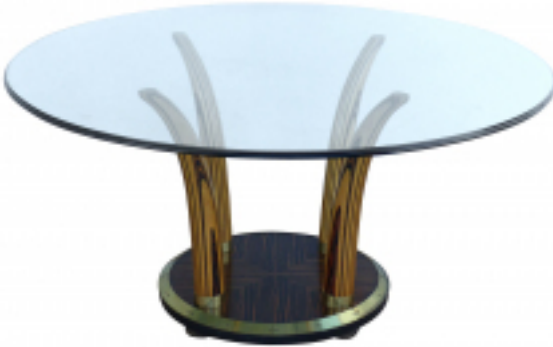

Mid-century Modern Zebra-wood Tusk Dining Table

Reference:

MPD-005428

Description

Round glass-top dining table with zebra-wood base and brass tusk-style supports. Glass, .75"H. Some scratching, wear to brass on base. 60" W x 29" H

Price:

\$2,495.00

Main Image:

DetailsPeriod: MID-CENTURY MODERN

Category: FURNITURE

ICONIC DESIGN

Iconic Design Gallery