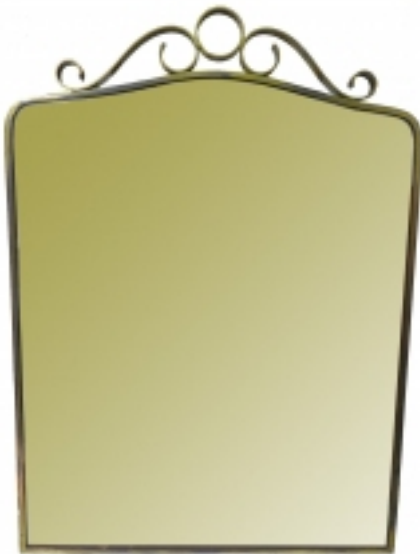

## French Art Deco Golden Peach Glass Wrought Iron Mirror

#### Description

This French art deco hand wrought iron mirror has its original golden tone glass! The wrought iron has been crafted with serpentine detail and it will illuminate any space you choose. Great in an entrance hall! The mirror is 33 high x 23 ½" wide.