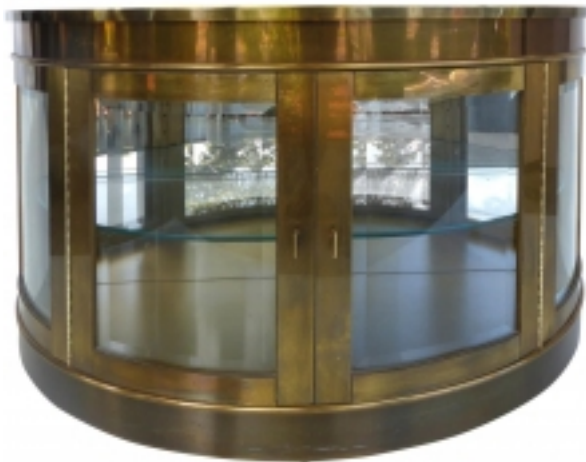

Mastercraft Mid-Century Brass Demilune Cabinet

Reference:

MPD-006235

Description

A fine quality Mid-century Modern brass demilune cabinet from Mastercraft with their signature acid etched brass top. The cabinet has curved and wide beveled glass side panels and curved doors. The interior is backed in mirror and a single glass shelf is provided. The interior is illuminated. Retains the original metal Mastercraft tag on the back. Dimensions 45.25"W x 18.5"D x 30.36"H

Main Image:

DetailsPeriod: MID-CENTURY MODERN

Category: FURNITURE

Condition: Very Good; finish wear to interior base, scuffs to front bot

More InfoDesigner: Mastercraft

ICONIC DESIGN

Iconic Design Gallery

- [Blogs](#)
- [Shows](#)
- [News](#)
- [Shipping](#)
- [FAQ](#)
- [SiteMap](#)
- [About Us](#)
- [Terms](#)
- [Login](#)