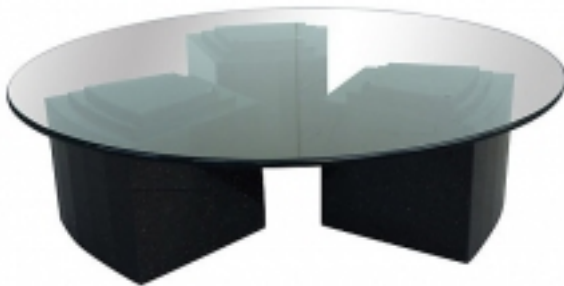

## Round Coffee Table with Stepped Granite Bases

### Reference:

MPD-003192

Description

A large coffee table composed of three granite stepped bases supporting a round .75" glass top with rounded edges, circa 1980. 60" W x 16.25" H

### Price:

\$1,595.00

Main Image:

DetailsPeriod: CONTEMPORARY

Category: Coffee Tables

- Height: 16.25

Diameter: 60

Dealer: Iconic Design Gallery