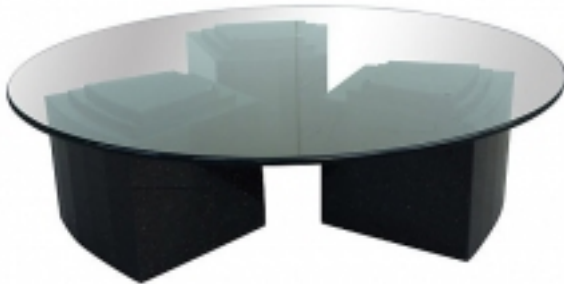

Round Coffee Table with Stepped Granite Bases

Reference:

MPD-003192

Description

A large coffee table composed of three granite stepped bases supporting a round .75" glass top with rounded edges, circa 1980. 60" W x 16.25" H

Price:

\$1,595.00

Main Image:

DetailsPeriod: CONTEMPORARY

Category: Coffee Tables

- Height: 16.25

Diameter: 60

More InfoMaterial/tecniques: granite/glass