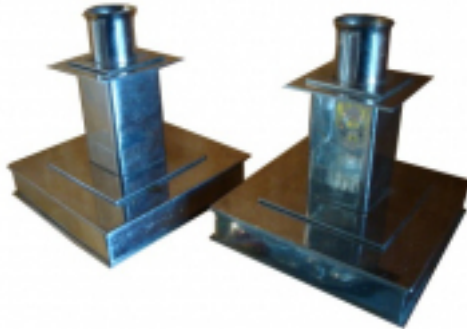

Swedish Art Deco Candlestands

Reference:

MPD-001278

Description

Simple architectural / geometric form candlestands. Stainless steel construction and weighted. Marked stainless (Swedish). Very good original condition.

Price:

\$325.00

Main Image:

DetailsPeriod: ART DECO

Category: Other

Condition: Very Good

- Height: 5

- Length : 4 1/2