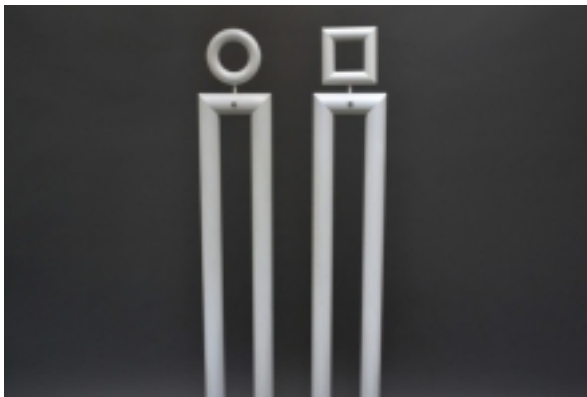

Pair of sculpture-lamps -Man and Woman-

Reference:

MPD-004043

Description

Italian work 70's

Price:

\$3,000.00

Main Image:

DetailsPeriod: MID-CENTURY MODERN

Category: LIGHTING

Condition: Very good vintage conditions

- Height: 78,80

Dealer: Spazio 900

Viale Campania, 51 - 20133 Milano MI

Tel +39 0270125737 Fax +39 0270001258

P.I. 07394560960

More InfoDesigner: Remo Buti

Country of Origin: Italy

Material/techniques: Lacquered metal

SPAZIO900

SPAZIO 900

(adsbygoogle = window.adsbygoogle || []).push({});