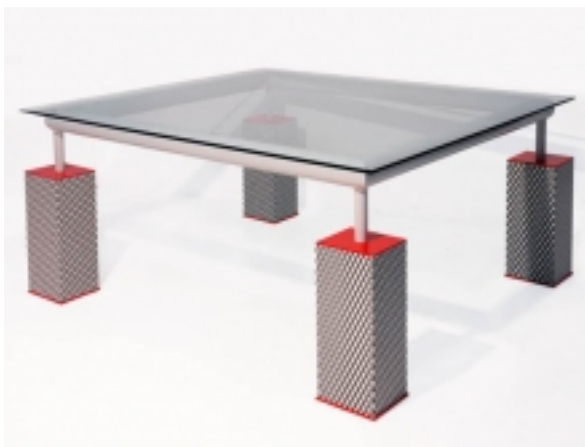

Table Mandarin - Ettore Sottsass- Memphis

Reference:

MPD-003953
Description
Made on 1981

Price:

\$4,970.00

Main Image:

DetailsPeriod: MID-CENTURY MODERN
Category: FURNITURE

Condition: Very good vintage conditions

- Height: 29,16
- Length : 63,04
- Width: 63,04

Dealer: Spazio 900

Viale Campania, 51 - 20133 Milano MI

Tel +39 0270125737 Fax +39 0270001258

P.I. 07394560960

More InfoDesigner: Ettore Sottsass
Country of Origin: Italy
Material/techniques: Lacquered metal