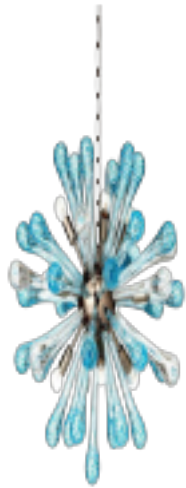

Sculpture Lina - Signed Rita Gallè

Reference:

MPD-003955

Description

Made on 80's - ceramic

Price:

\$1,800.00

Main Image:

DetailsPeriod: MID-CENTURY MODERN

Category: ART

Condition: Very good vintage conditions

- Height: 27,58

Dealer: Spazio 900

Viale Campania, 51 - 20133 Milano MI

Tel +39 0270125737 Fax +39 0270001258

P.I. 07394560960

More InfoDesigner: Rita Gallè

Country of Origin: Italy

Material/techniques: Ceramic

SPAZIO900

SPAZIO 900

Recently Viewed

- [Sputnik Chandelier Murano Glass Transparent And Blu](#)

- [Blogs](#)
- [Shows](#)
- [News](#)
- [Shipping](#)
- [FAQ](#)
- [SiteMap](#)
- [About Us](#)
- [Terms](#)
- [Login](#)