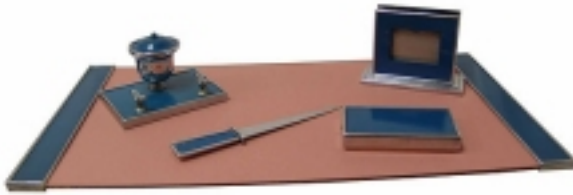

American Art Deco SilverCrest Desk Set

Reference:

MPD-000396

Description

This American art deco five piece desk set from the 1930's is by SilverCrest and is in a smart combination of nickel and blue enamel. The set consists of a writing pad, perpetual calendar holder/letter holder, hinged ink well with its original glass insert and pen holder, hand blotter and letter opener. The writing pad measures 11" x 21".

Main Image:

DetailsPeriod: ART DECO

Category: MISCELLANEOUS

Condition: Excellent

Dealer Ref: A098

- Length : 11

- Width: 21

Dealer: Modernism Gallery

More InfoCountry of Origin: United States

Material/techniques: Nickel and blue enamel

MODERNISM GALLERY
French & American Art Deco

Modernism Gallery