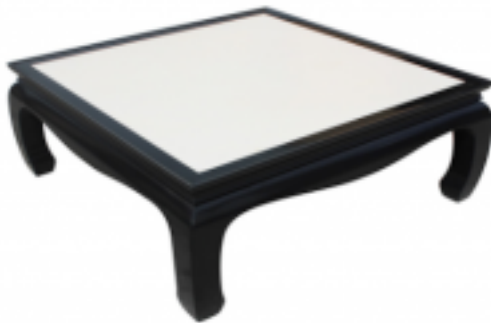

French Art Deco Black Lacquered Parchment Coffee Table

Reference:

MPD-004348

Description

FRENCH ART DECO

BLACK LACQUERED

PARCHMENT COFFEE TABLE

HEIGHT:16 INCHES

WIDTH: 42 INCHES SQUARE

Main Image:

DetailsPeriod: ART DECO

Category: FURNITURE

- Height: 16

- Length : 42

- Width: 42

Dealer: 1 Of A Kind